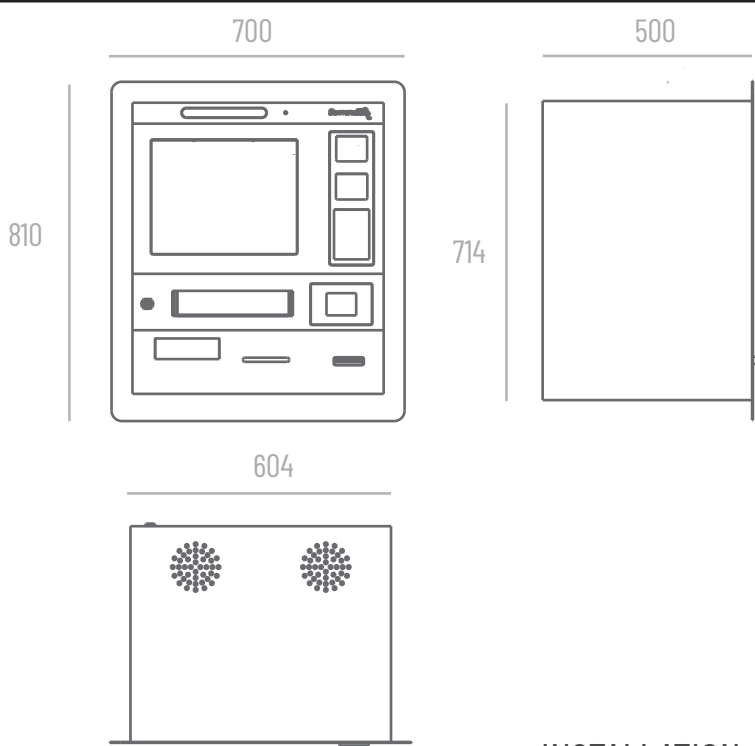

M
303

DIMENSIONS

INSTALLATION

Wall
Embedded